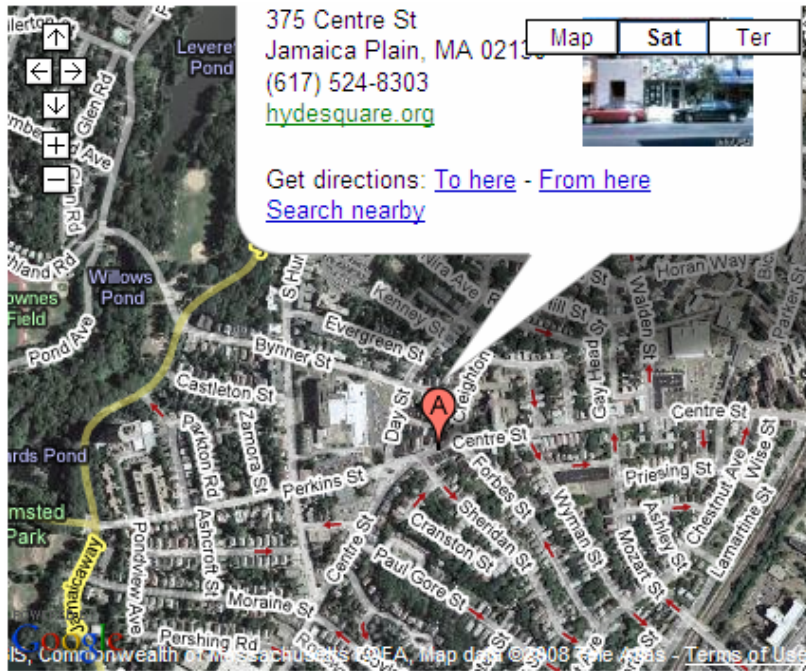

The HSTF Main Office is located at: **375 Centre Street Jamaica Plain, MA 02130**

[View Larger Map](#)

### **By Public Transportation:**

Our main office is easily accessible by the "T." Take the Orange Line to the Jackson Square stop, and make a right out of the station. Follow Centre St. for 6 blocks through two sets of lights. 375 Centre St. will be on your right. For more detailed directions, go to the "Trip Planning" section of the [MBTA website](#).

#### ***From Downtown***

Follow Tremont Street through the South End and into Roxbury, going past Ruggles Station and the Boston Police Headquarters (both on your right). As you pass Roxbury Community College on your left, Tremont turns into Columbus Ave. Stay on Columbus. Take a right onto Centre Street (the next turn after Heath Street). The Jackson Square T-stop will be on your right. Follow Centre Street for 6 blocks through three sets of lights. 375 Centre St. will be on your right.

#### ***From Rte. 9 East***

Take a right onto South Huntington Ave. at the Citgo station. Follow South Huntington Ave. past the VA Hospital on the left. At the second set of lights, take a left onto Perkins St. You will come to a small rotary, go left onto Centre St. 375 Centre St. will be on your left.